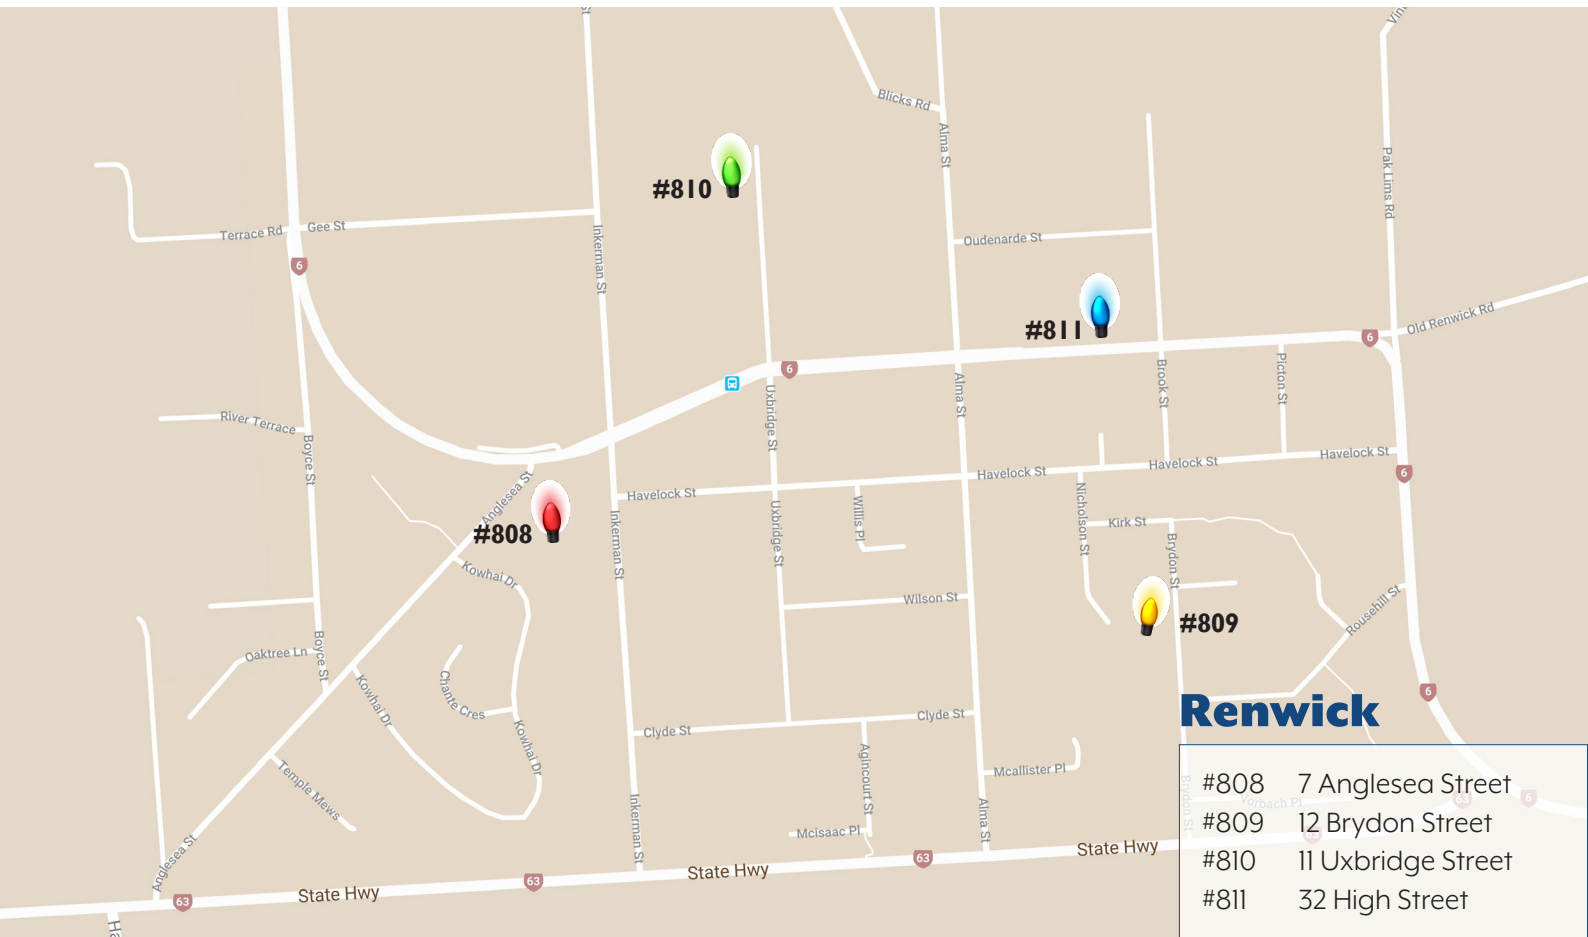

CHRISTMAS LIGHTS Competition

VOTE NOW!

Visit 64 Queen Street OR firstnational.co/christmaslightscompetition
Vote for your favorite display.

Picton

#807 9 Hampden Street

Havelock

#804 90 Main Road

Renwick

#808 7 Anglesea Street
#809 12 Brydon Street
#810 11 Uxbridge Street
#811 32 High Street

#805

"Back section, walking in to view is required"

#814

#806

RIVERSDALE

Riversdale

#812

SPRINGLANDS

#815

firstnational
Marlborough

CHRISTMAS LIGHTS
Competition

Omaka River

Blenheim

- #801 122 Redwood Street
- #802 63 Redwood Street
- #803 19 Hilton Place
- #805 10a Old Renwick Road
- #806 70 Hutcheson Street
- #812 155 Budge Street
- #813 2b Springswood Grove
- #814 42 Magnolia Drive
- #815 86 Nelson Street (unit 2)
- #816 25a Hope Drive
- #817 17 Mcnabb Place
- #818 1 Alana Street
- #819 26 Elisha Drive
- #820 85 Turnbull Drive
- #821 12 Avery Place

#802

#803

#801

REDWOODTOWN

Witherlea South

#817

#820

#818