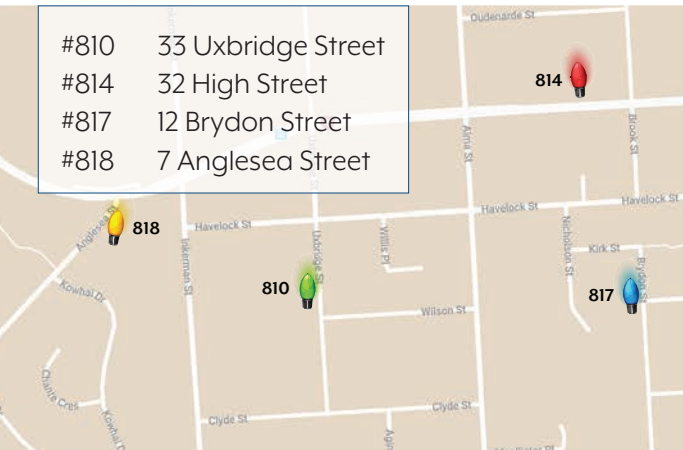

# CHRISTMAS LIGHTS Competition

**VOTE NOW!**

Visit 64 Queen Street OR [firstnational.co/christmaslightscompetition](http://firstnational.co/christmaslightscompetition)

## Renwick

- #810 33 Uxbridge Street
- #814 32 High Street
- #817 12 Brydon Street
- #818 7 Anglesea Street

## Seddon

- #804 19 Beaumont Street

## Blenheim

#801	26 Hilton Place
#803	2/86 Nelson Street
#805	11 Endeavour Street
#806	122 Redwood Street
#807	3 Richardson Avenue
#808	9 Page Street
#809	16a Dillon Street
#811	63 Redwood Street
#813	22 Hilton Place
#815	42 Magnolia Drive
#816	2b Springswood Grove
#820	12 Avery Place
#821	63b Howick Road
#822	181 Redwood Street
#823	1 Hilton Place
#824	24 Hilton Place